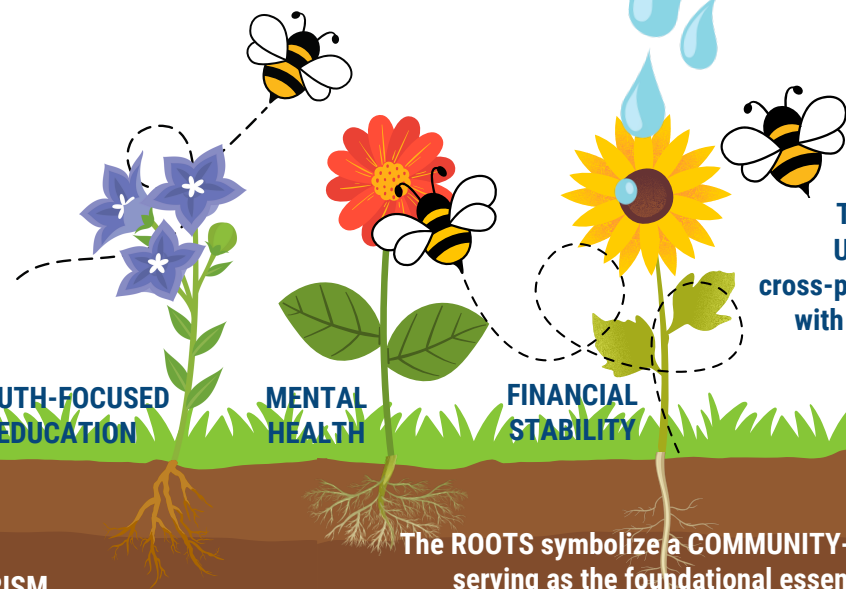

# UNITED, WE THRIVE

Nurturing community to cultivate brighter futures.

The **SUN** represents radiant **GENEROSITY**, spreading warmth and positive energy throughout your community.

The **WIND** embodies **ADVOCACY**, carrying ideas and shaping the environment with its influence.

The **WATERING CAN** is **UNITED WAY**, cultivating collaboration, fostering connection, and encouraging growth.

The **TREES** symbolize our **NONPROFIT PARTNERS**, the deep-rooted foundations that anchor and support our collective strategy.

The **GARDEN TOOLS** symbolize **VOLUNTEERISM**, providing the hands-on support needed to cultivate growth and drive impact.

**YOUTH-FOCUSED EDUCATION**

**MENTAL HEALTH**

**FINANCIAL STABILITY**

The **BEES** embody **UNITED WAY 211**, cross-pollinating to link people with essential resources.

The **ROOTS** symbolize a **COMMUNITY-DRIVEN STRATEGY**, serving as the foundational essence of our vision.

The **FLOWERS** represent the initiatives we cultivate together, helping our shared goals take root and bloom.